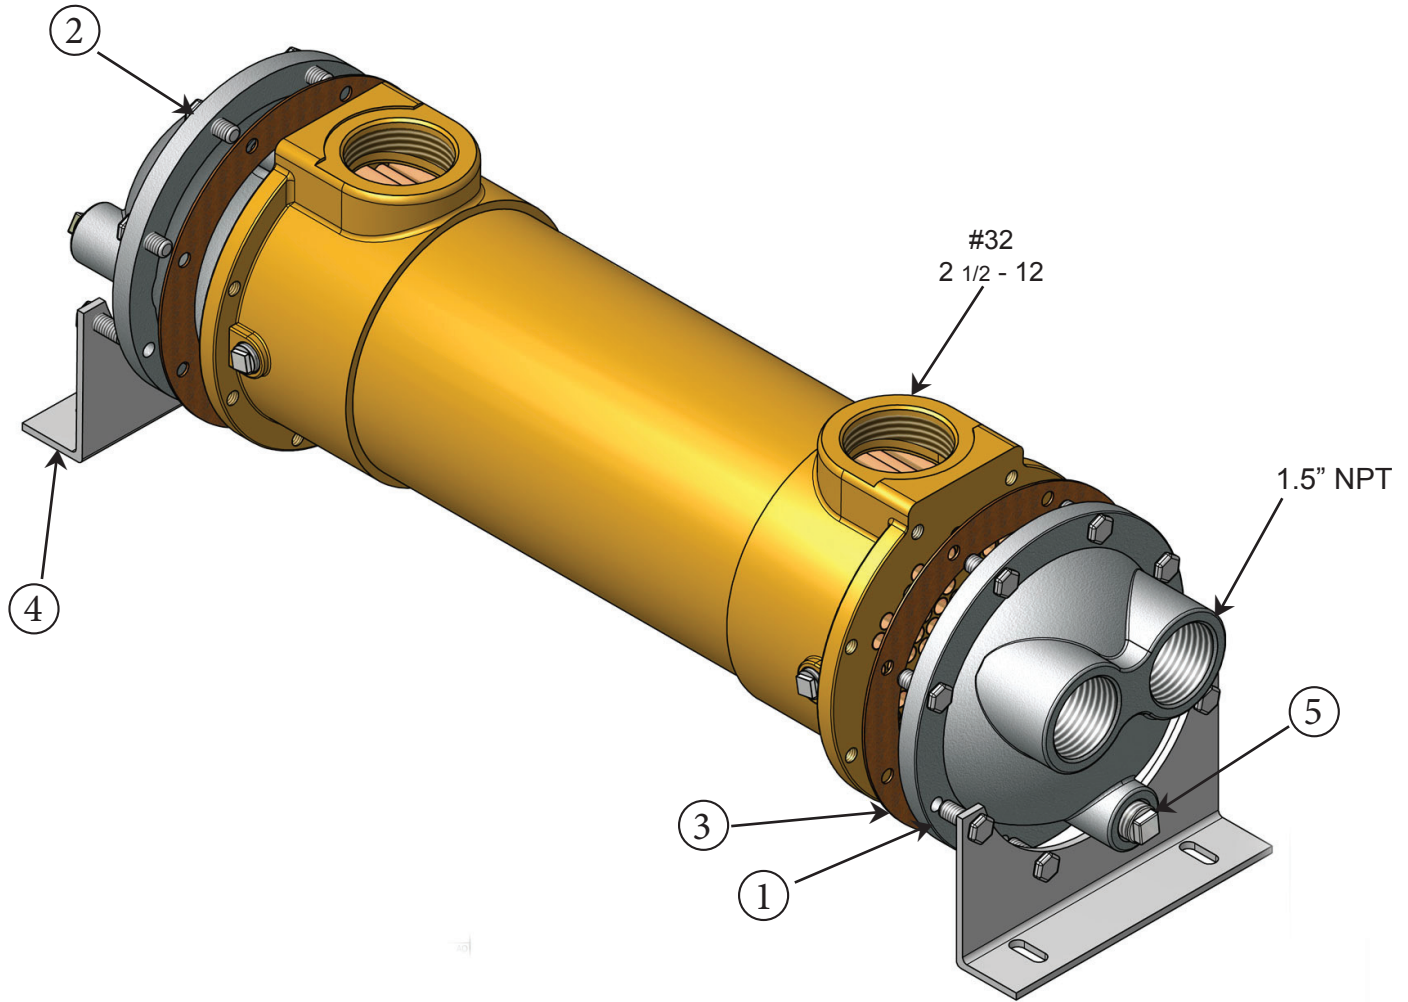

# SAE-1202-FP Parts List

Item	Description	Material	Part Number	Stock
1.	End Bonnet / In-Out	Cast Iron	204-0005	Yes
2.	End Bonnet / Return	Cast Iron	204-0006	Yes
1.	End Bonnet / In-Out	Cast Bronze	204-0031	Yes
2.	End Bonnet / Return	Cast Bronze	204-0032	Yes
1.	End Bonnet / In-Out	Stainless Steel	204-0074	Yes
2.	End Bonnet / Return	Stainless Steel	204-0075	Yes
3.	Gasket / Front-Back	Hypalon (CORK COMPOSITE)	302-1004	Yes
3.	Gasket / Front-Back	High Temp. (DURLON 8500)	302-1014	Yes
4.	Foot Bracket	Steel	204-0007	Yes
5.	Zinc Anode	Brass Fitting, Zinc Rod	301-0003	Yes