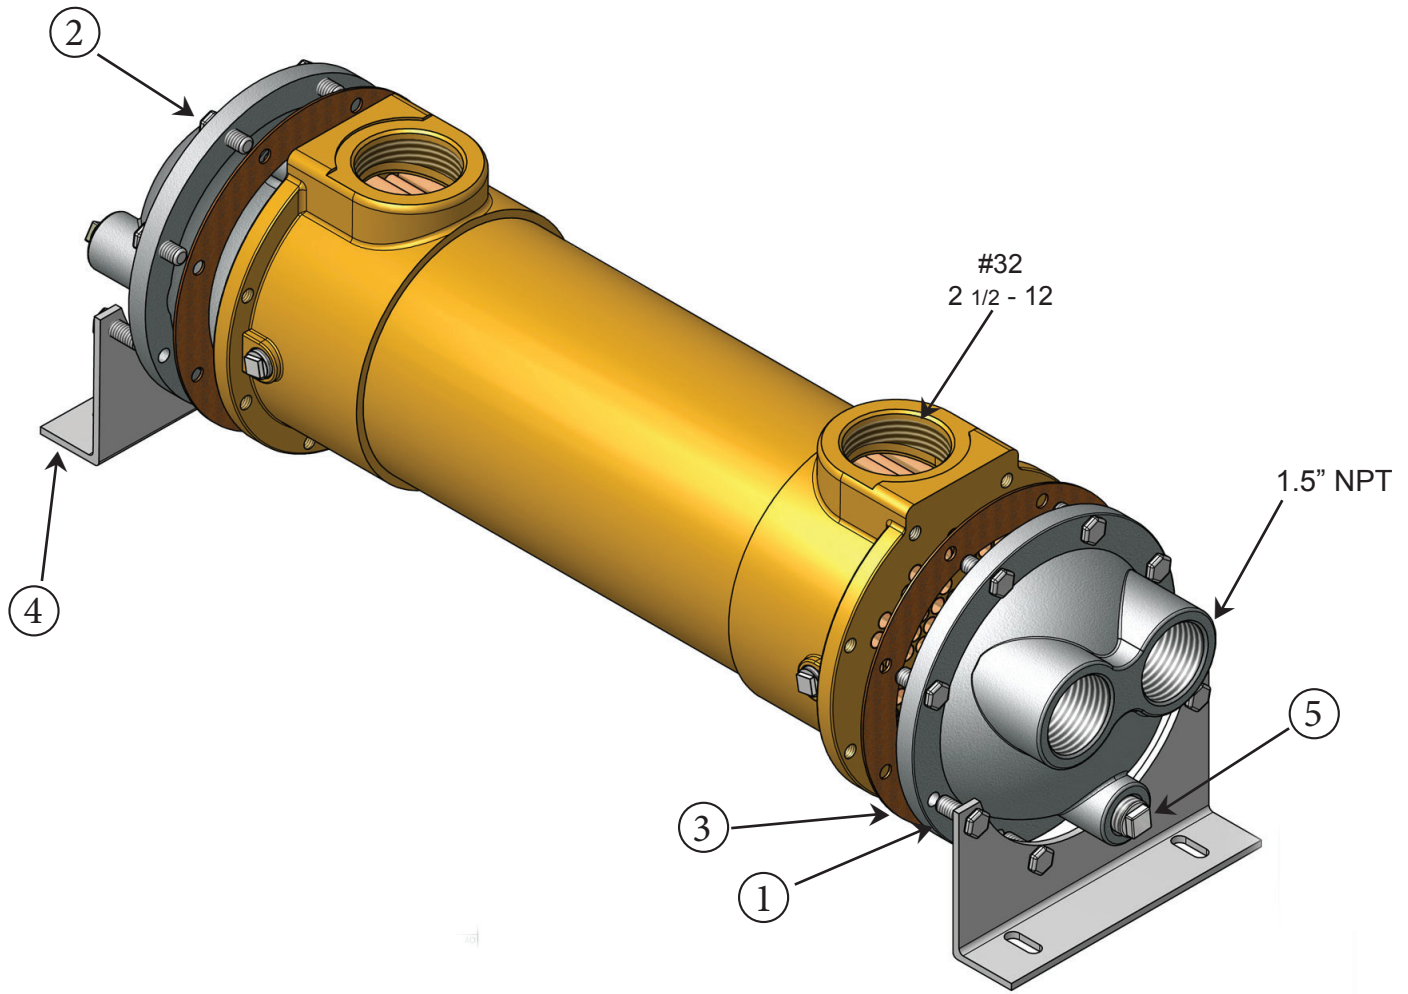

SAE-1203-FP Parts List

| Item | Description | Material | Part Number | Stock |
|------|---------------------|--------------------------|-------------|-------|
| 1. | End Bonnet / In-Out | Cast Iron | 204-0005 | Yes |
| 2. | End Bonnet / Return | Cast Iron | 204-0006 | Yes |
| 1. | End Bonnet / In-Out | Cast Bronze | 204-0031 | Yes |
| 2. | End Bonnet / Return | Cast Bronze | 204-0032 | Yes |
| 1. | End Bonnet / In-Out | Stainless Steel | 204-0074 | Yes |
| 2. | End Bonnet / Return | Stainless Steel | 204-0075 | Yes |
| 3. | Gasket / Front-Back | Hypalon (CORK COMPOSITE) | 302-1004 | Yes |
| 3. | Gasket / Front-Back | High Temp. (DURLON 8500) | 302-1014 | Yes |
| 4. | Foot Bracket | Steel | 204-0007 | Yes |
| 5. | Zinc Anode | Brass Fitting, Zinc Rod | 301-0003 | Yes |