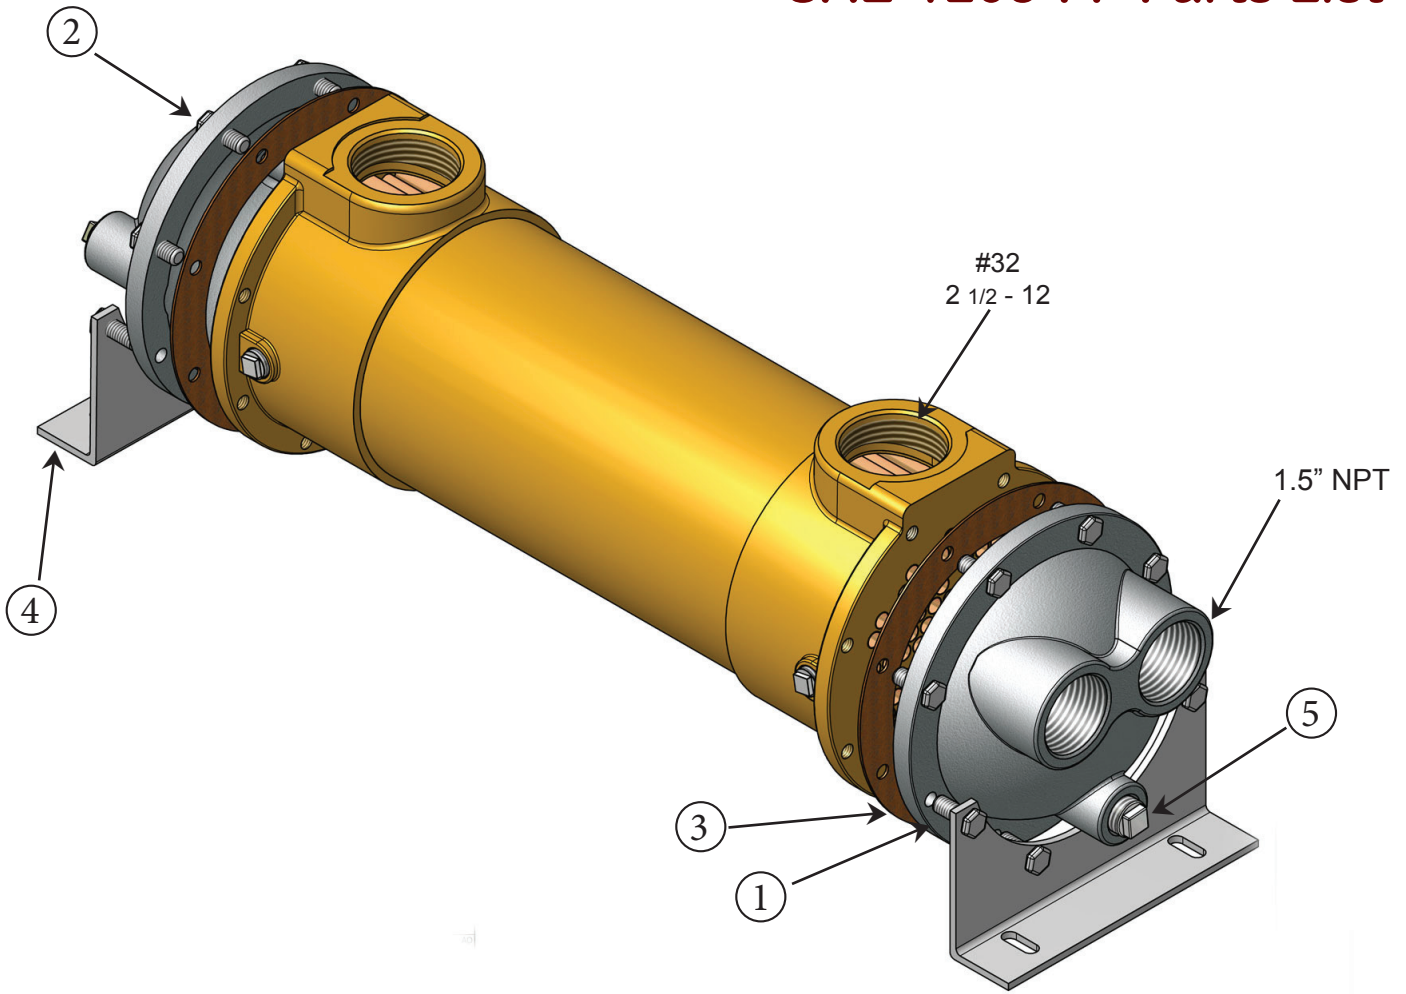

# SAE-1205-FP Parts List

Item	Description	Material	Part Number	Stock
1.	End Bonnet / In-Out	Cast Iron	204-0005	Yes
2.	End Bonnet / Return	Cast Iron	204-0006	Yes
1.	End Bonnet / In-Out	Cast Bronze	204-0031	Yes
2.	End Bonnet / Return	Cast Bronze	204-0032	Yes
1.	End Bonnet / In-Out	Stainless Steel	204-0074	Yes
2.	End Bonnet / Return	Stainless Steel	204-0075	Yes
3.	Gasket / Front-Back	Hypalon (CORK COMPOSITE)	302-1004	Yes
3.	Gasket / Front-Back	High Temp. (DURLON 8500)	302-1014	Yes
4.	Foot Bracket	Steel	204-0007	Yes
5.	Zinc Anode	Brass Fitting, Zinc Rod	301-0003	Yes