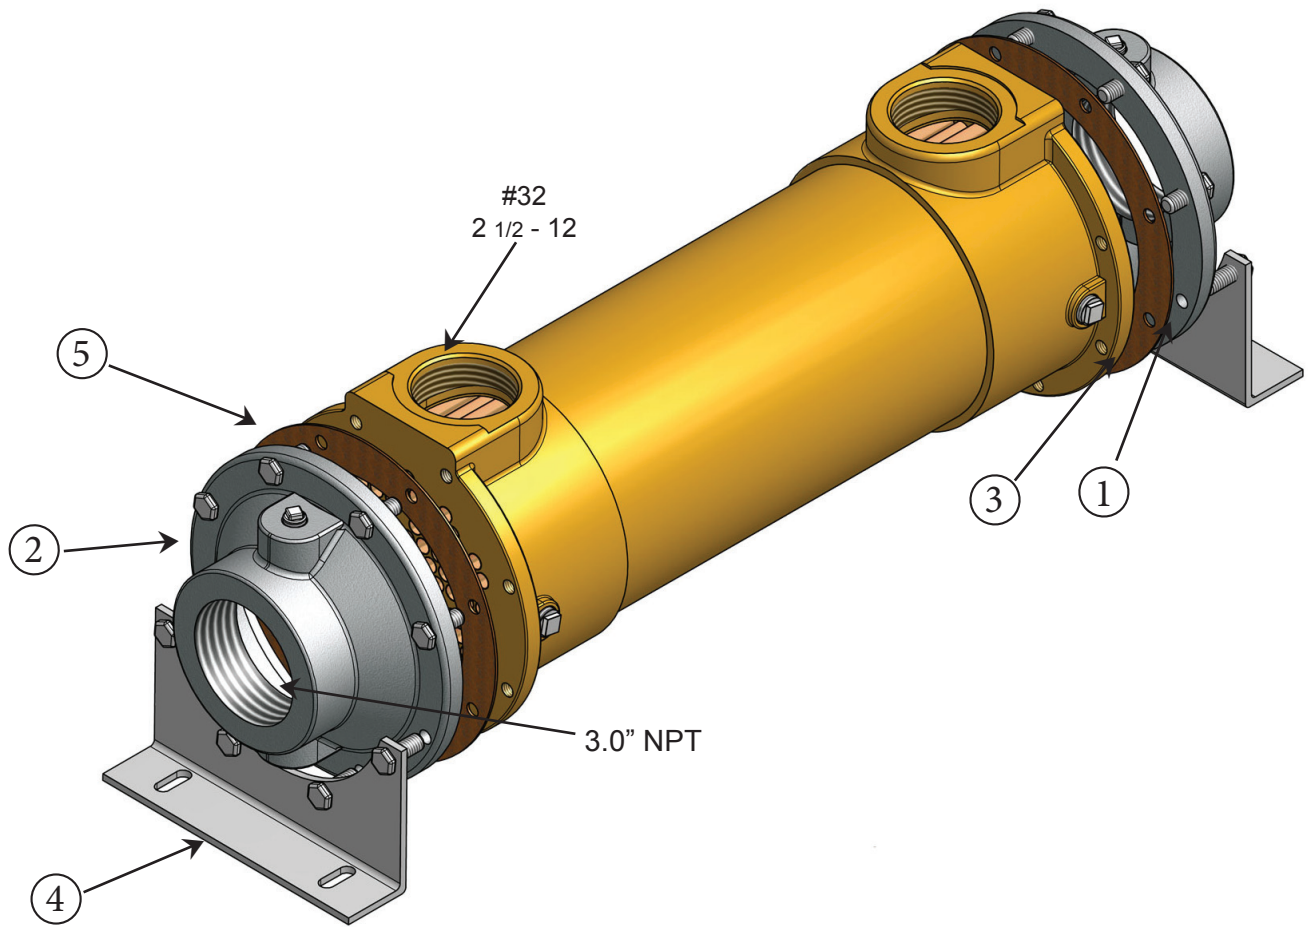

# SAE-1207-SP Parts List

Item	Description	Material	Part Number	Stock
1.	End Bonnet / In-Out	Cast Iron	204-0002	Yes
2.	End Bonnet / In-Out	Cast Iron	204-0002	Yes
1.	End Bonnet / In-Out	Cast Bronze	204-0028	Yes
2.	End Bonnet / In-Out	Cast Bronze	204-0028	Yes
1.	End Bonnet / In-Out	Stainless Steel	204-0071	Yes
2.	End Bonnet / In-Out	Stainless Steel	204-0071	Yes
3.	Gasket / Front-Back	Hypalon (CORK COMPOSITE)	302-1004	Yes
3.	Gasket / Front-Back	High Temp. (DURLON 8500)	302-1014	Yes
4.	Foot Bracket	Steel	204-0007	Yes
5.	Zinc Anode	Brass Fitting, Zinc Rod	301-0003	Yes