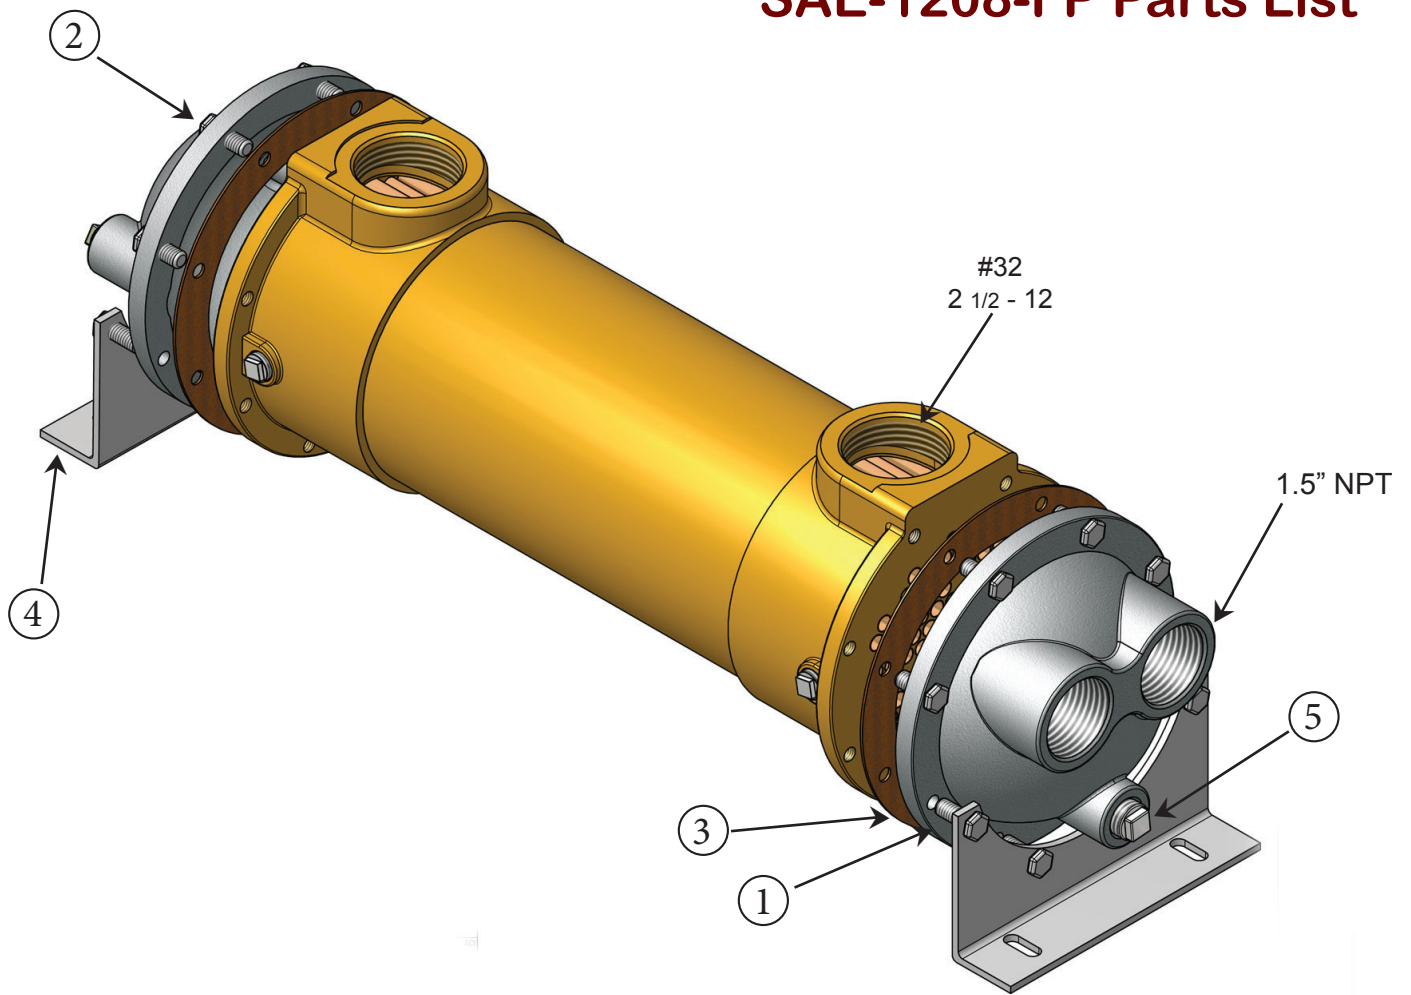

# SAE-1208-FP Parts List

Item	Description	Material	Part Number	Stock
1.	End Bonnet / In-Out	Cast Iron	204-0005	Yes
2.	End Bonnet / Return	Cast Iron	204-0006	Yes
1.	End Bonnet / In-Out	Cast Bronze	204-0031	Yes
2.	End Bonnet / Return	Cast Bronze	204-0032	Yes
1.	End Bonnet / In-Out	Stainless Steel	204-0074	Yes
2.	End Bonnet / Return	Stainless Steel	204-0075	Yes
3.	Gasket / Front-Back	Hypalon (CORK COMPOSITE)	302-1004	Yes
3.	Gasket / Front-Back	High Temp. (DURLON 8500)	302-1014	Yes
4.	Foot Bracket	Steel	204-0007	Yes
5.	Zinc Anode	Brass Fitting, Zinc Rod	301-0003	Yes